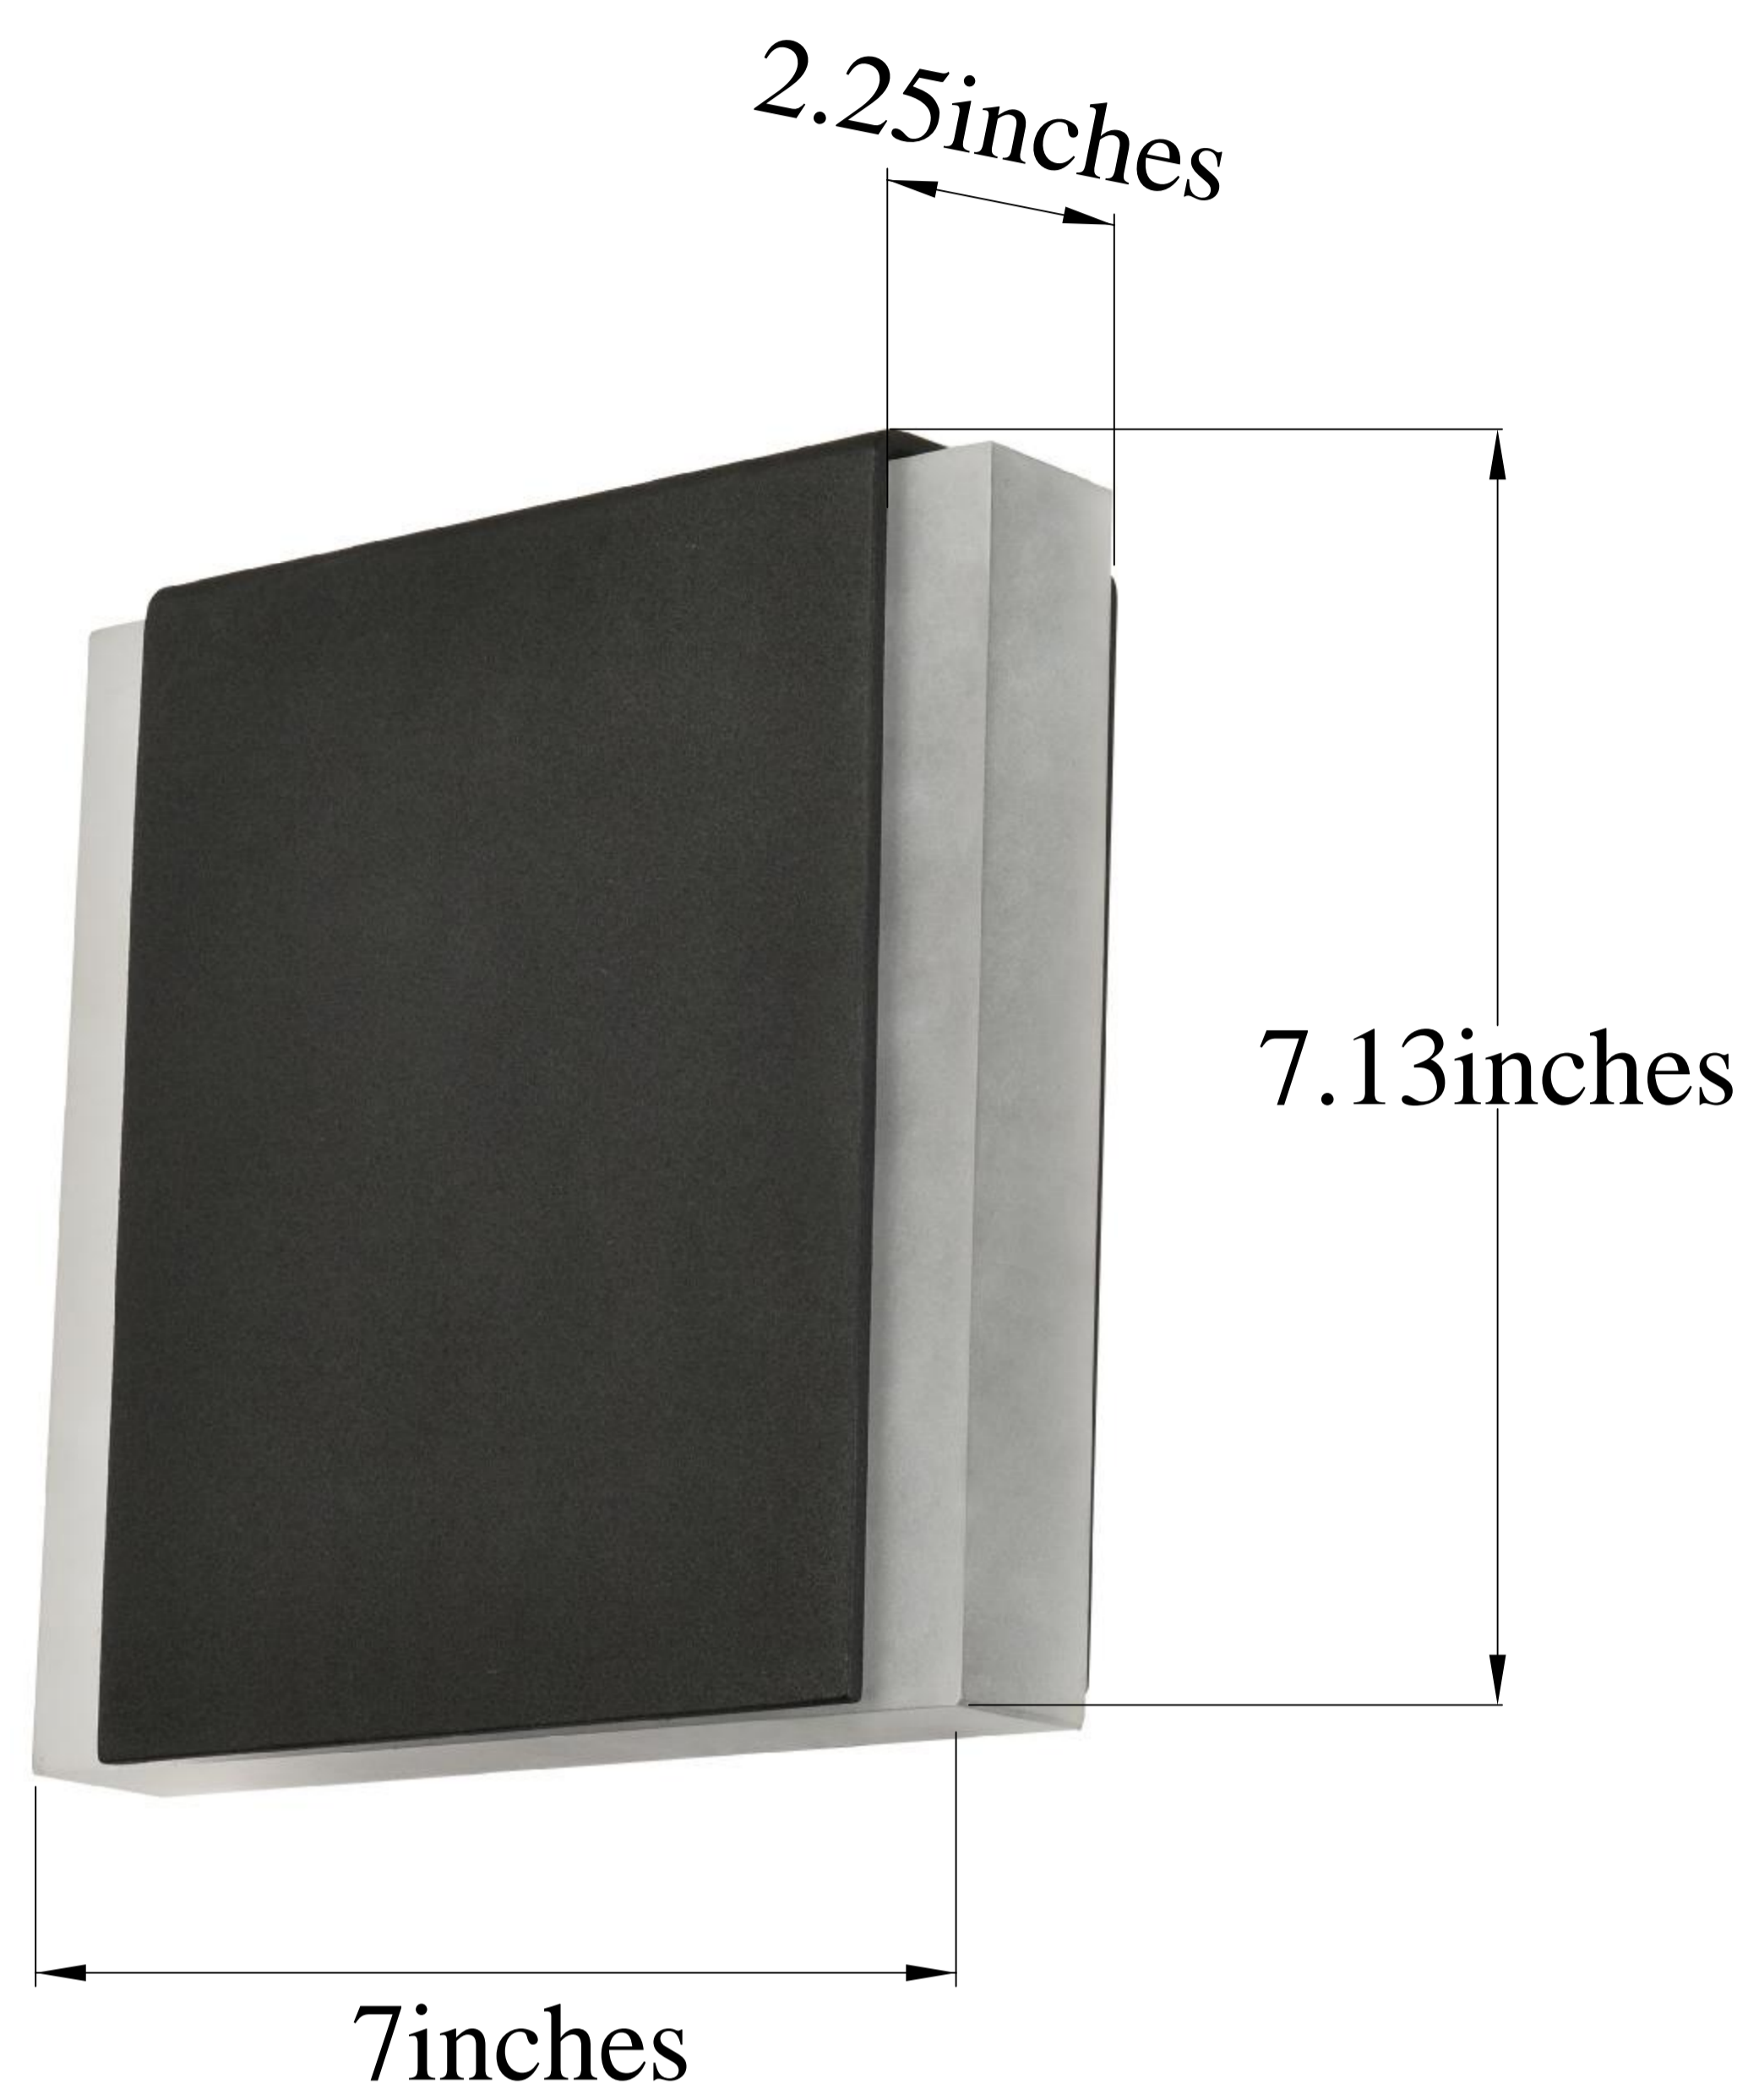

PRODUCT SPECIFICATION SHEET

1-Light Black Wall Sconce

Black
Item No:LDOD4030BK

Silver
Item No:LDOD4030S

Available Finishes

Dimensions

Back Plate Size(in)	6.5"x5.5"x1"
Chain/Rod Length	N/A
Width	7"
Extension	2.25"
Height	7.13"
Maximum Height	N/A

Specifications

Finish	2 Finishes
Material	Aluminum& Acrylic
Acrylic Color	Frosted
Type	Wall Sconce
Hanging Device	N/A
Voltage	110-125V
Dimmable	NO
Warranty	2 Year Limited
Shipment Type	Small Parcel

Bulb / Socket

Socket Type	LED
Number of Lights	1
Wattage/Bulb	8W
Included	YES

Installation

Indoor/Outdoor	Outdoor
Dry/Wet/Damp	Wet
Weight	4.6LBS
Wire Length	8"
Safety Rating	N/A